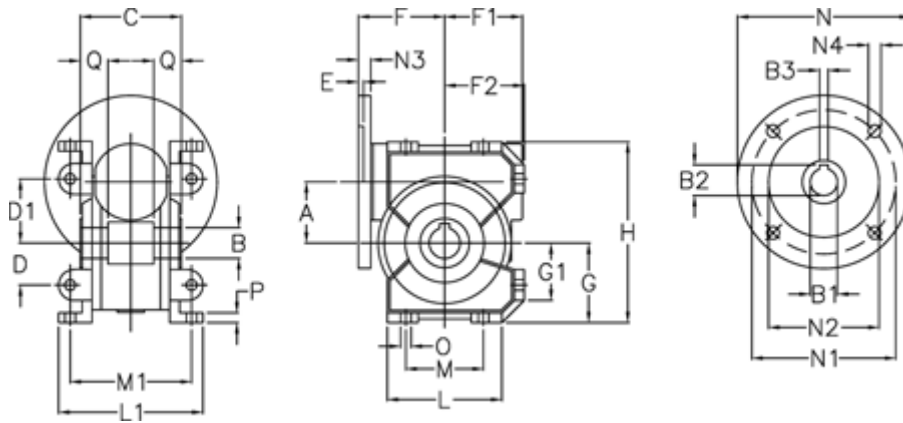

Data Sheet

Article number: 3918049018023

Description: Worm gear with st. steel hollow shaft
VF 49 EP-U-18- 63B14

Measures

a = 49.5	E = 3.0	L = 93	N4 = 6.0
B = 25	F = 70	L1 = 117.0	O = 8.5
B1 E7 = 11	F1 = 63	M = 63	P = 8
B2 = 12.8	F2 = 64.5	M1 = 98.5	Q = 22.5
B3 H9 = 4	g = 64.5	N = 90	
C = 82	G1 = 46.5	N1 = 75	
D = 34	H = 146.5	N2 = 60	
D1 = 52	H1 = 110.5	N3 = 7.0	